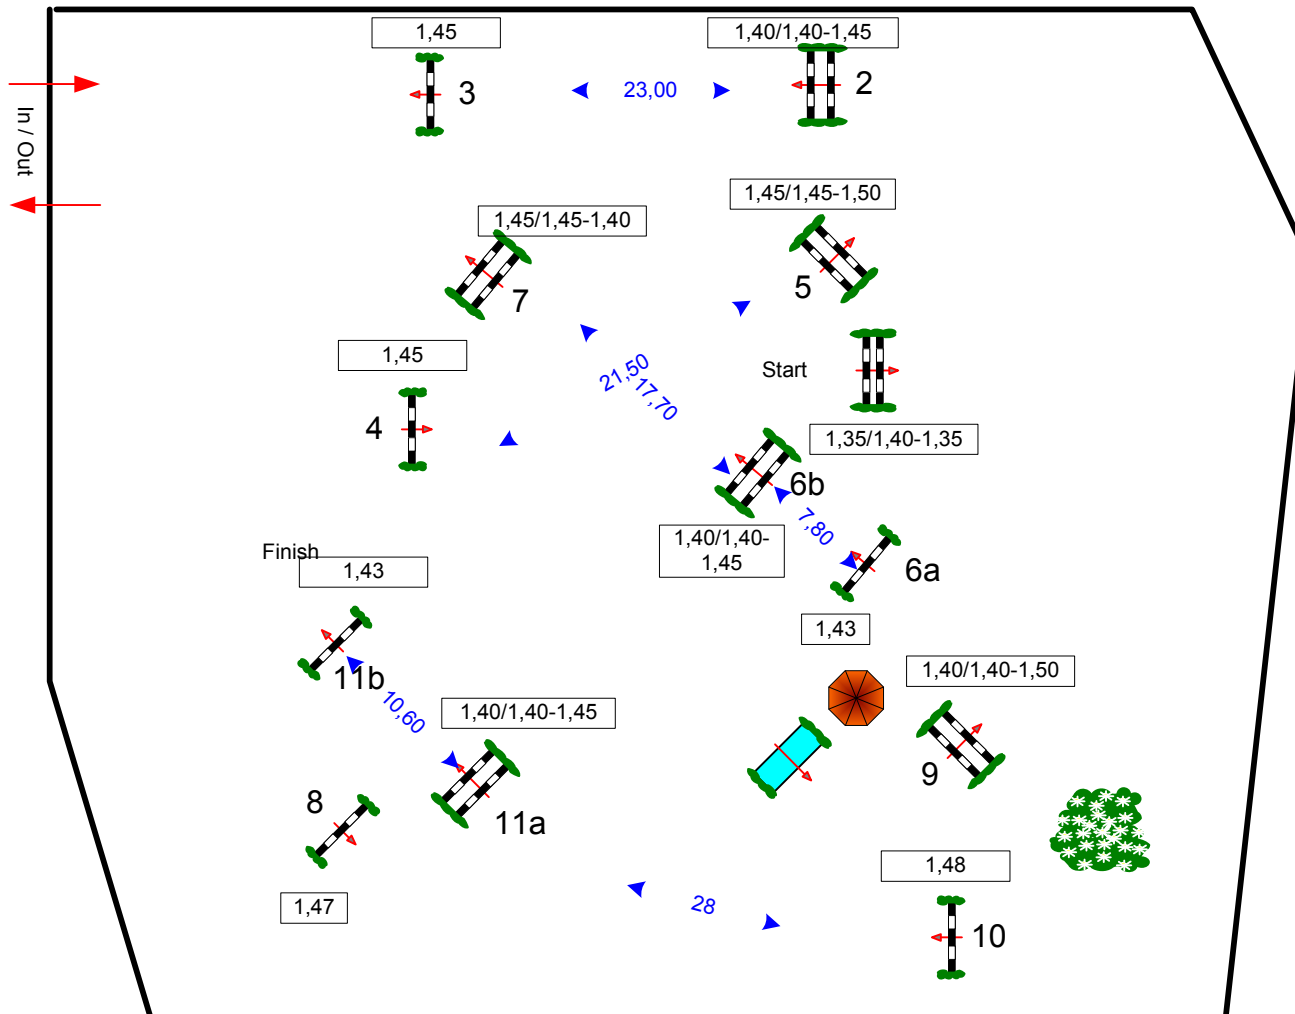

CSI Altenhof 2010

Class No.: 26

Holsteiner Master

Competition against the clock

Samstag, 12. Juni 2010

Start: 0:00

Table: A
National RG:
FEI RG / Art. 238.2.1
Height: 1,35/1,40 m

Speed: 350 m/min
Length: 480 m
Time allowed: 83 sec
Time limit: 166 sec

Obstacles:
Efforts:
Penalty sec:
Closed combination:

1st Jump-off:
Length: 0 m
Time allowed: 0 sec
Time limit: 0 sec

2nd Jump-off:
Length: 0 m
Time allowed: 0 sec
Time limit: 0 sec

Bo Bak Andersen